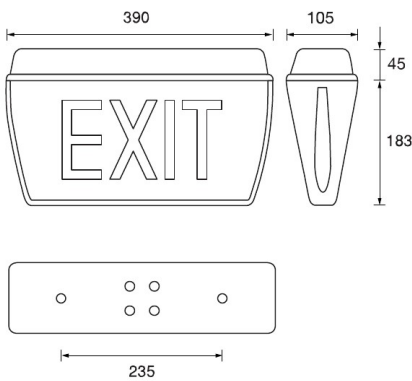

● **JWS/M/W5100**

Dimension: mm NTS

TECHNICAL DATA

Mode of Operation	: Maintained
Lamp	: Maxspid 1W SMT LED Lamp
Rated Duration	: 3 hrs and others
Mains Supply	: 230 Volts, 50/60Hz
Power Consumption	: < 3W
Battery	: High temp Nickel Cadmium
Charge Monitor	: Green LED Ø5mm
Test Facility	: Push button switch
Safety Feature	: Low volt cut-off preventing battery overdischarge
Housing & Diffuser	: Injection moulded fire retardant, high impact polycarbonate
Mounting	: Wall or ceiling
Cable Entry	: Ø20mm K/O hole
Weight	: 1.5kg (gross)
Compliance	: SS 563 : Part 1 & 2, SS IEC 60598-2-22
Warranty	: 1 year