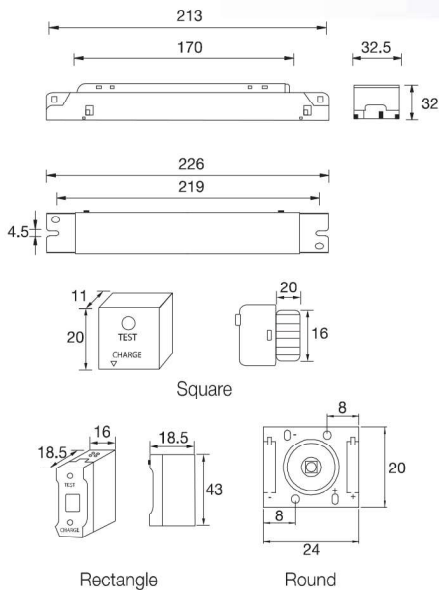

LED Auxiliary emergency power pack
(For Incorporate into light fitting or remote for downlight)

EMERGENCY POWER PACKS STARLITE

● UFO/NM/L101 NC (Auxiliary)

● Rectangle or ● Square or ● Round

Dimension: mm NTS

High Power L.E.D

KEY FEATURES

- > High Brightness Output
- > High Lumen/watt Efficiency
- > Low Power Consumption
- > Low Maintenance
- > Long Lifespan

TECHNICAL DATA

- Mode of Operation : Non-maintained
- Lamp : 1W High Power LED
- Rated Duration : 2hrs and others
- Mains Supply : 230 Volts, 50/60Hz
- Power Consumption : < 0.9W
- Battery : High temp Nickel Cadmium
- Charge Monitor : Green LED
- Test Facility : Tactile switch
- Safety Feature : Low volt cut-off preventing battery overdischarge
- Fitting Construction : Electro galvanised steel with epoxy powder coating
- Weight (Module only) : 0.25kg (gross)
- Compliance : SS563 : Part 1 & 2, SS IEC 60598-2-22
- Warranty : 1 year