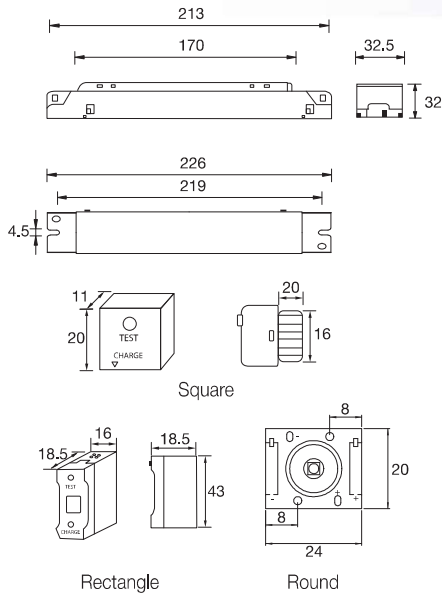

EMERGENCY POWER PACKS STARLITE

LED Auxiliary emergency power pack
(For Incorporate into light fitting or remote for downlight)

● UFO/NM/L101 NC (Auxiliary)

● Rectangle or ● Square or ● Round

TECHNICAL DATA

Mode of Operation	: Non-maintained
Lamp	: 1W High Power LED
Rated Duration	: 2 hrs and others
Mains Supply	: 230 Volts, 50/60Hz
Power Consumption	: < 0.9W
Battery	: High temp Nickel Cadmium
Charge Monitor	: Green LED
Test Facility	: Tactile switch
Safety Feature	: Low volt cut-off preventing battery overdischarge
Fitting Construction	: Electro galvanised steel with epoxy powder coating
Weight (Module only)	: 0.25kg (gross)
Compliance	: SS563 : Part 1 & 2, SS IEC 60598-2-22
Warranty	: 1 year

ORDERING GUIDE (Please check with Sales Dept if customisation is required)

Model	Lamp	Battery type
UFO/NM/L101 NC (Auxiliary)	1W LED	Nickel Cadmium

Dimension: mm NTS
High Power L.E.D

KEY FEATURES

- > High Brightness Output
- > High Lumen/watt Efficiency
- > Low Power Consumption
- > Low Maintenance
- > Long Lifespan